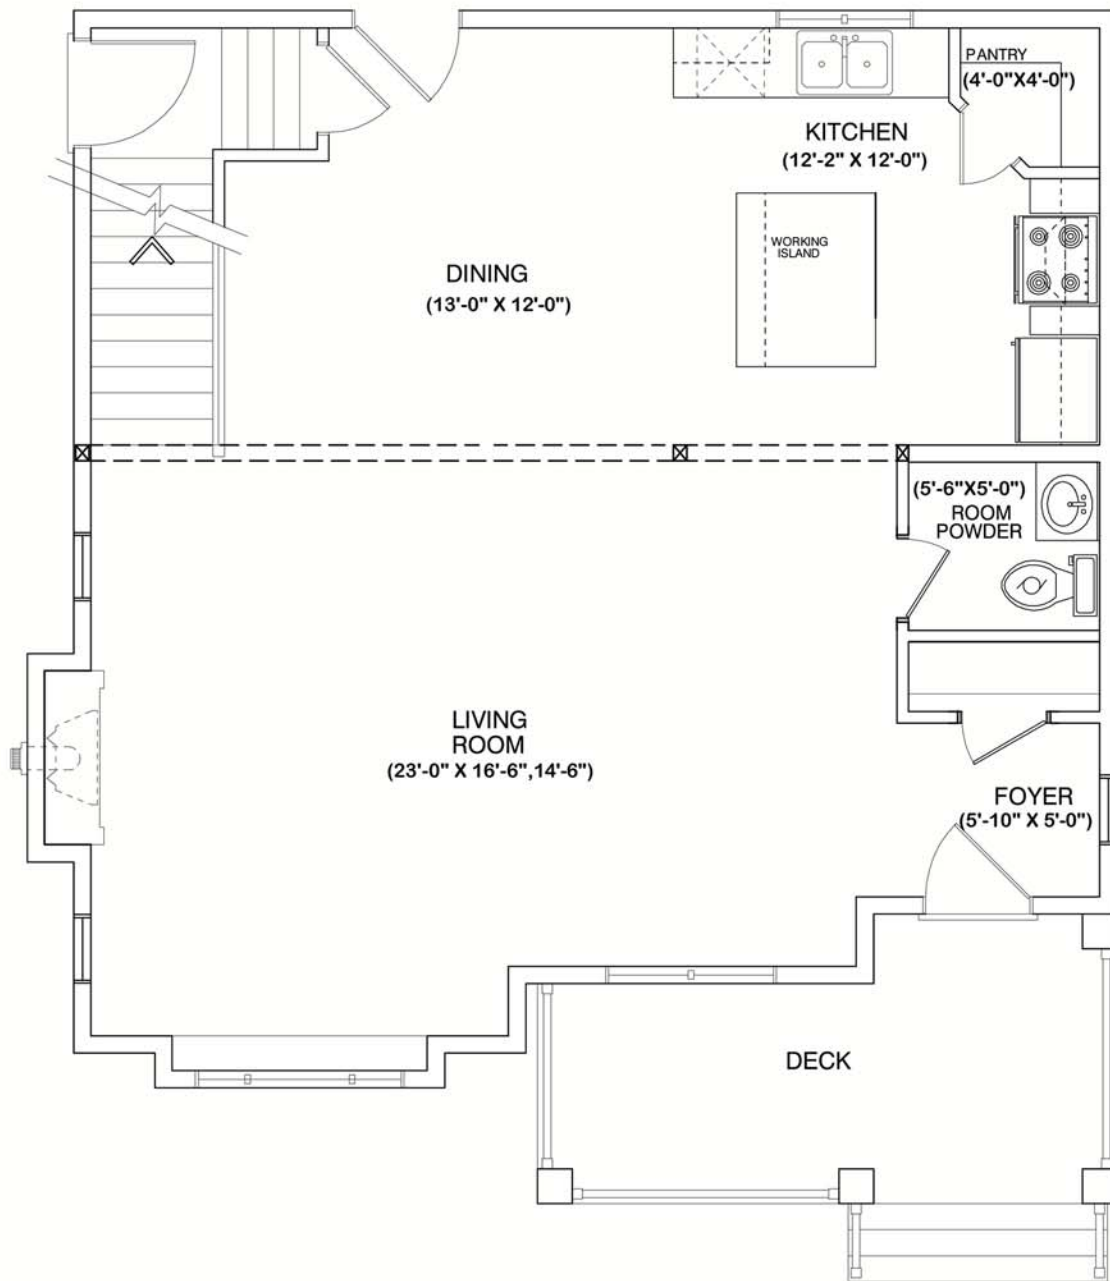

BOLD
Homes

EXCEPTIONAL QUALITY
FLEXIBLE DESIGN

Bayview - A
1,650 sq.ft.

Specifications:

***See Bold Homes Spec Sheet**

Bayview - A
MAIN FLOOR PLAN

Bayview - A
UPPER FLOOR PLAN

Bayview - A
FOUNDATION PLAN