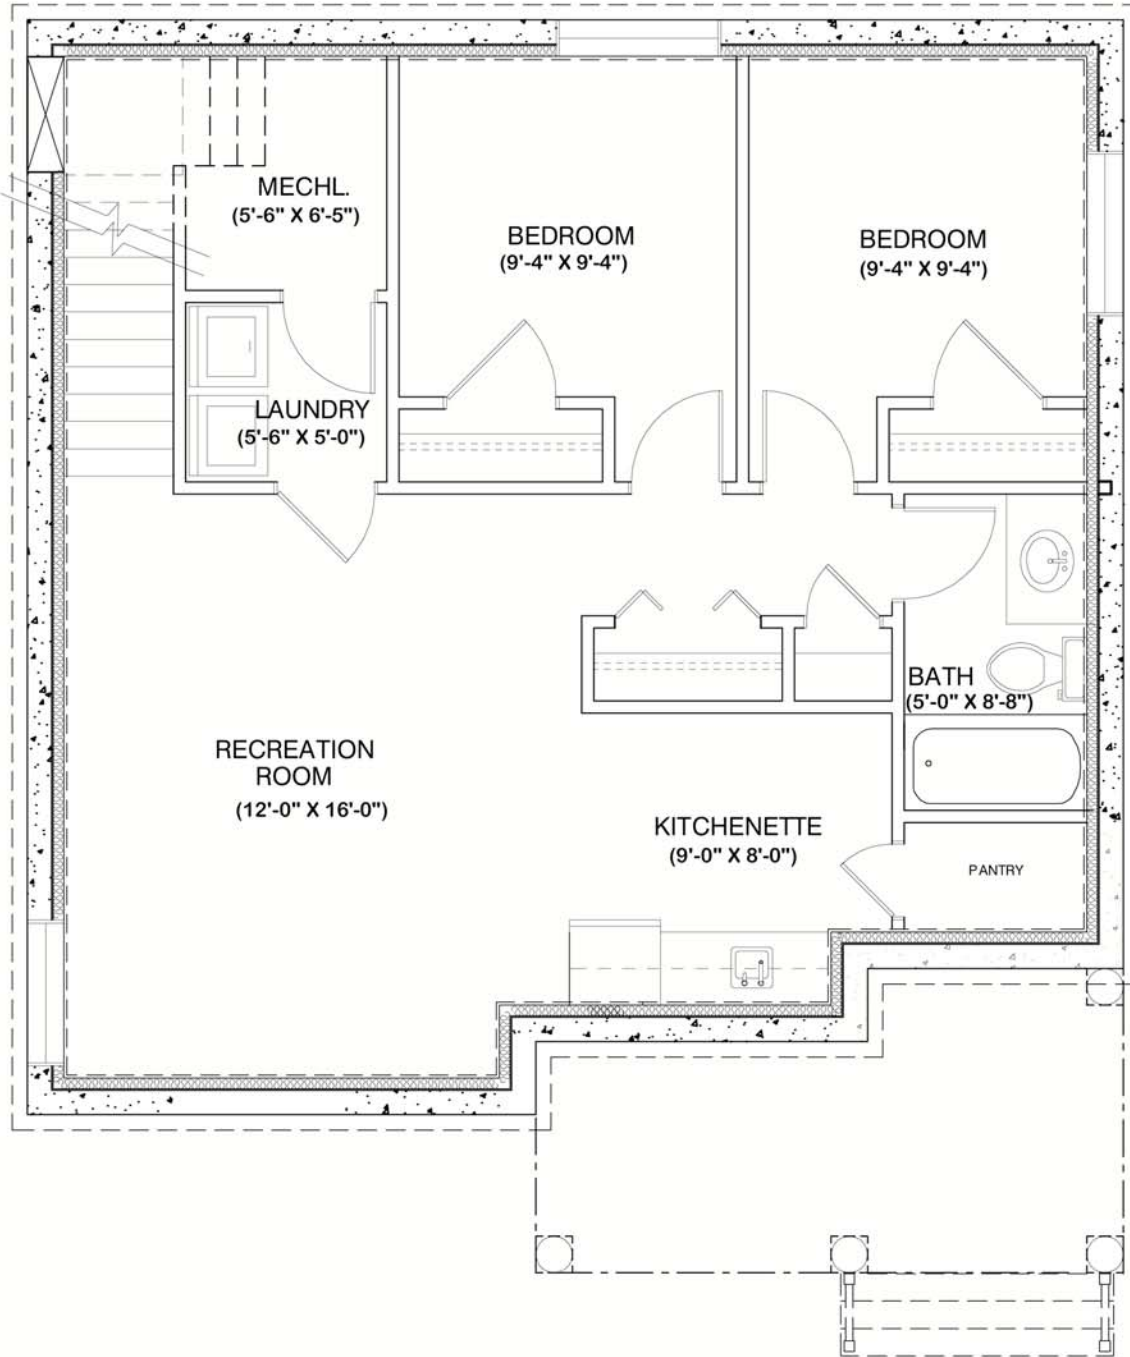

BOLD
Homes

EXCEPTIONAL QUALITY
FLEXIBLE DESIGN

Bayview - A
1,650 sq.ft.

Specifications:

***See Bold Homes Spec Sheet**

Bayview - A
MAIN FLOOR PLAN

Bayview - A
UPPER FLOOR PLAN

Bayview - A
FOUNDATION PLAN