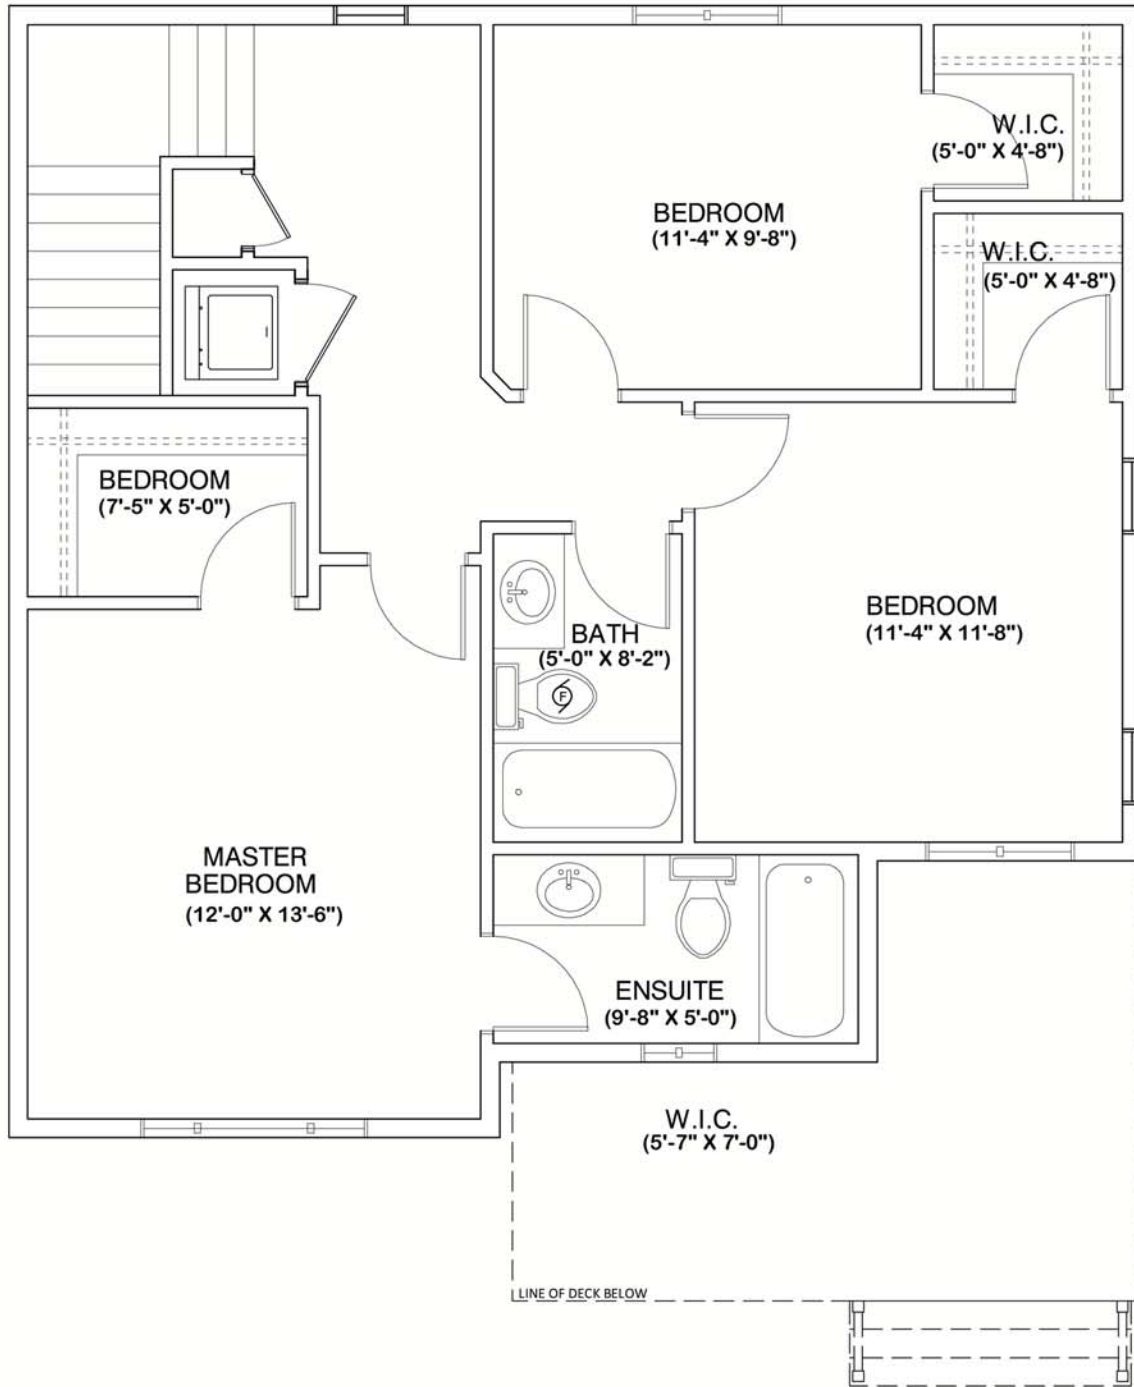

BOLD
Homes

EXCEPTIONAL QUALITY
FLEXIBLE DESIGN

Bayview - A
1,650 sq.ft.

Specifications:

***See Bold Homes Spec Sheet**

Bayview - A
MAIN FLOOR PLAN

Bayview - A
UPPER FLOOR PLAN

Bayview - A
FOUNDATION PLAN