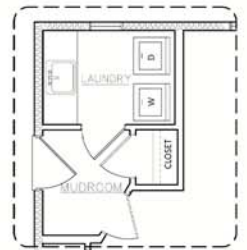

Willow

* Disclaimer: Artist's rendering, home may not be exactly as shown

Specifications:

- Main Floor: 1,388 sq.ft.
- Bedrooms: 3
- Bathrooms: 2
- Open Floor Plan
- Large Kitchen
- Beautifully Finished
- Width: 50'
- Depth: 28'
- Basement or crawl space option available

OPTION:

Main Floor Plan